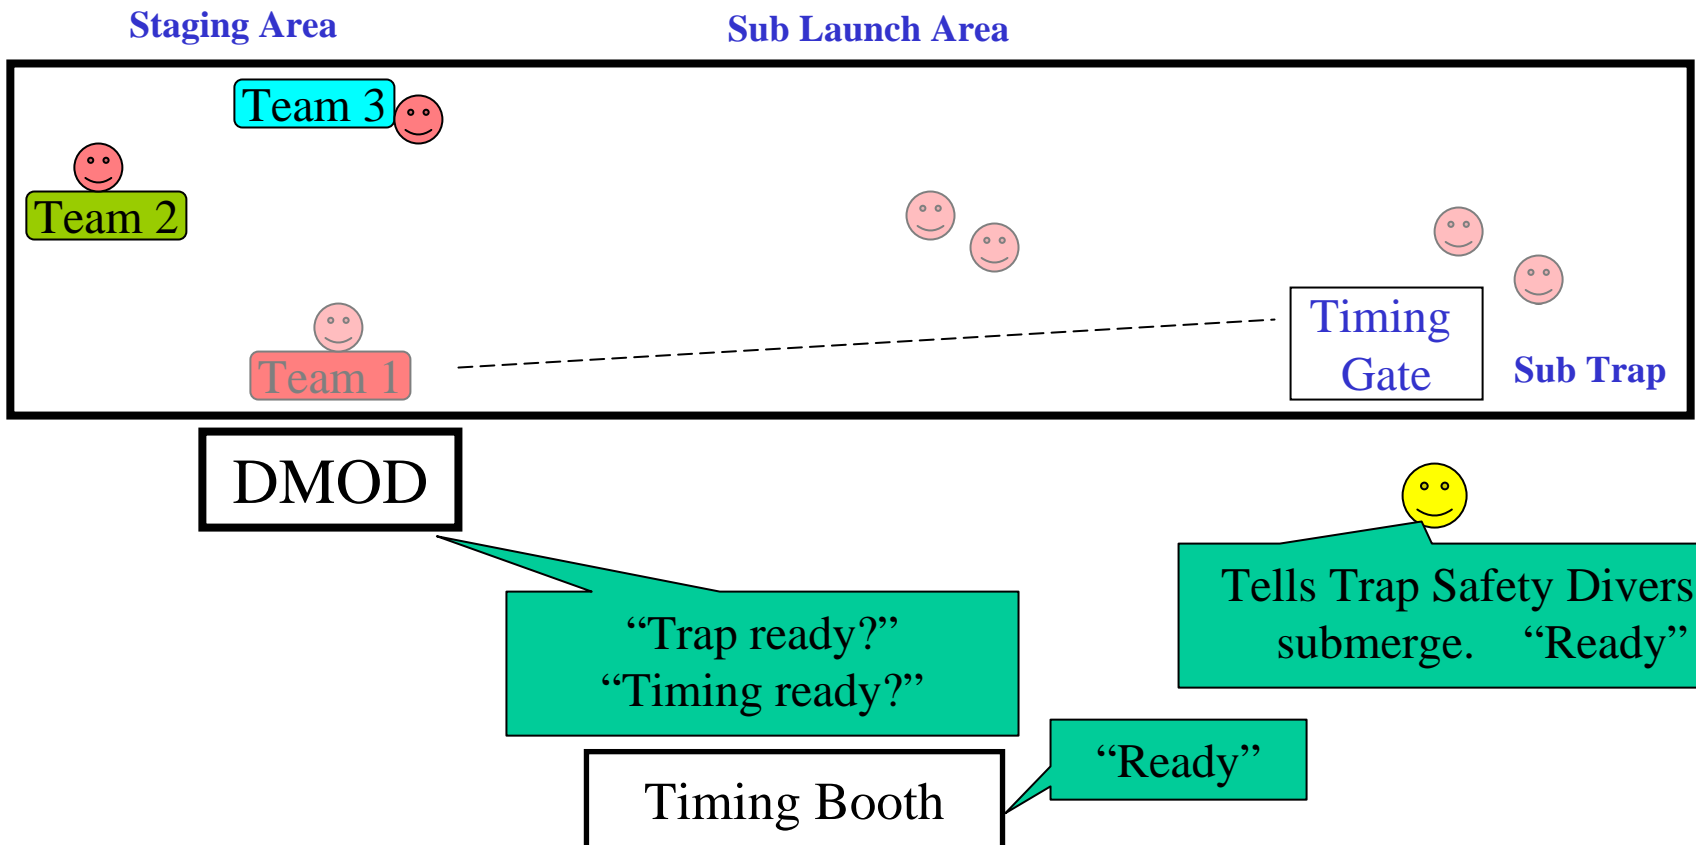

HPS 2004

Typical Race Operations

Subs may be launched only with approval from DMOD.

HPS 2004

HPS 2004

Team 1 Submerges with its Safety Divers.

All other Safety Divers also submerge.

HPS 2004

HPS 2004

HPS 2004

HPS 2004

HPS 2004

HPS 2004

Team 1 finishes the run and decelerates in the Sub Trap area.

Timing Booth

HPS 2004

Trap Safety Divers surface the sub after run.

All Safety Divers surface.

HPS 2004

Team 1 Returns to Sub Launch Area

HPS 2004

Team 2 approaches the Starting Line.

HPS 2004

Team 2 prepares for run...