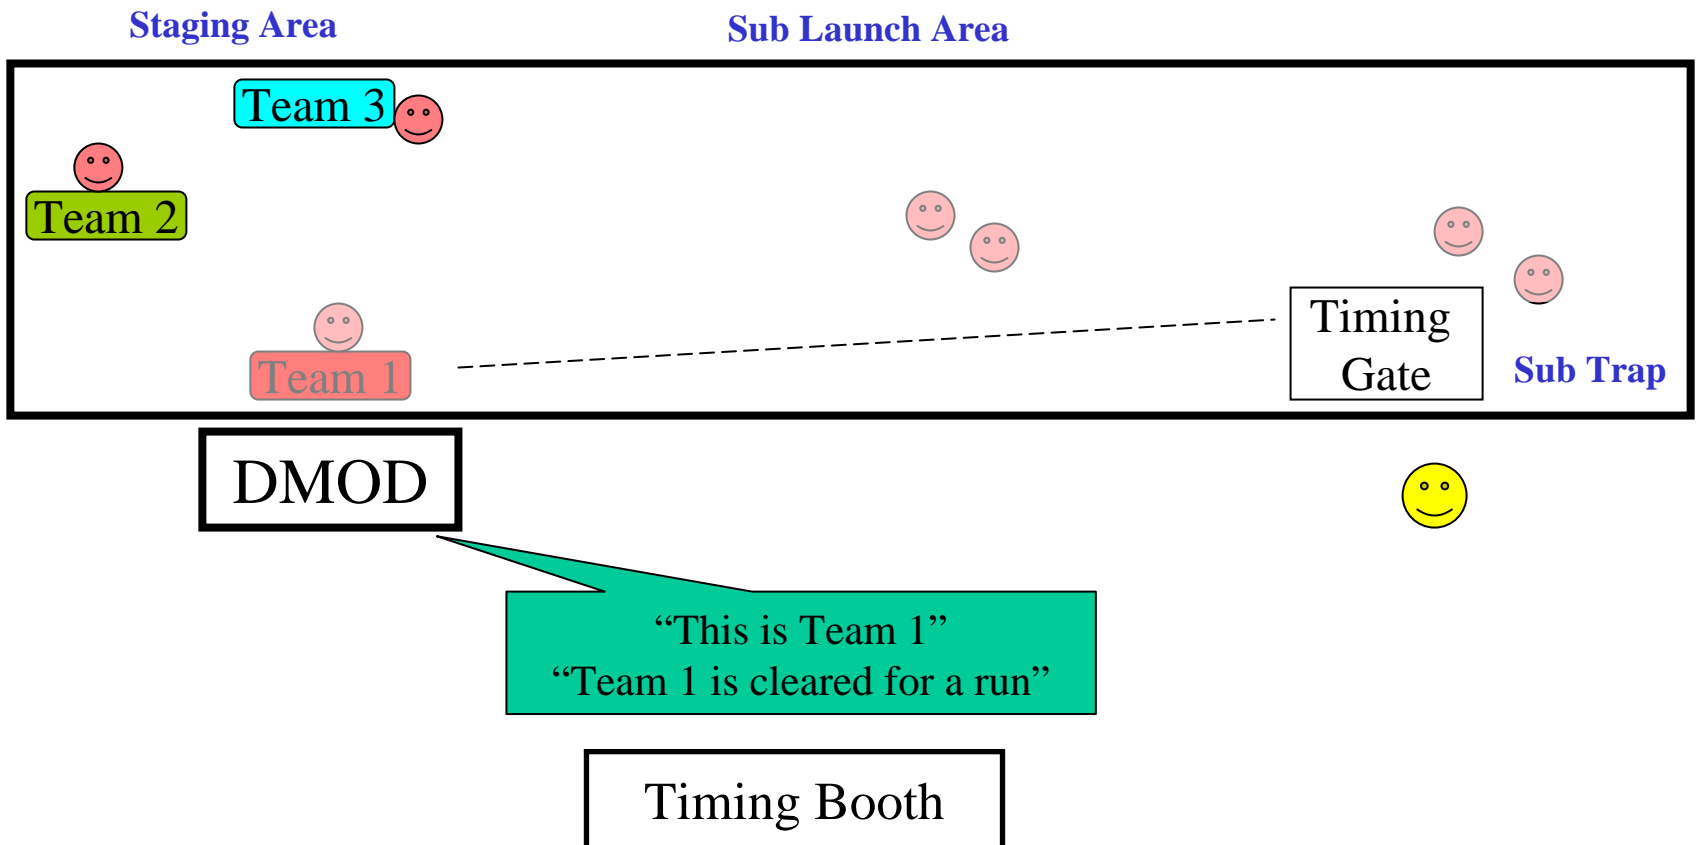

HPS 2004

Typical Race Operations

Subs may be launched only with approval from DMOD.

HPS 2004

HPS 2004

Team 1 Submerges with its Safety Divers.

All other Safety Divers also submerge.

HPS 2004

HPS 2004

HPS 2004

HPS 2004

HPS 2004

HPS 2004

Team 1 finishes the run and decelerates in the Sub Trap area.

Timing Booth

HPS 2004

Trap Safety Divers surface the sub after run.

All Safety Divers surface.

HPS 2004

Team 1 Returns to Sub Launch Area

HPS 2004

Team 2 approaches the Starting Line.

HPS 2004

Team 2 prepares for run...