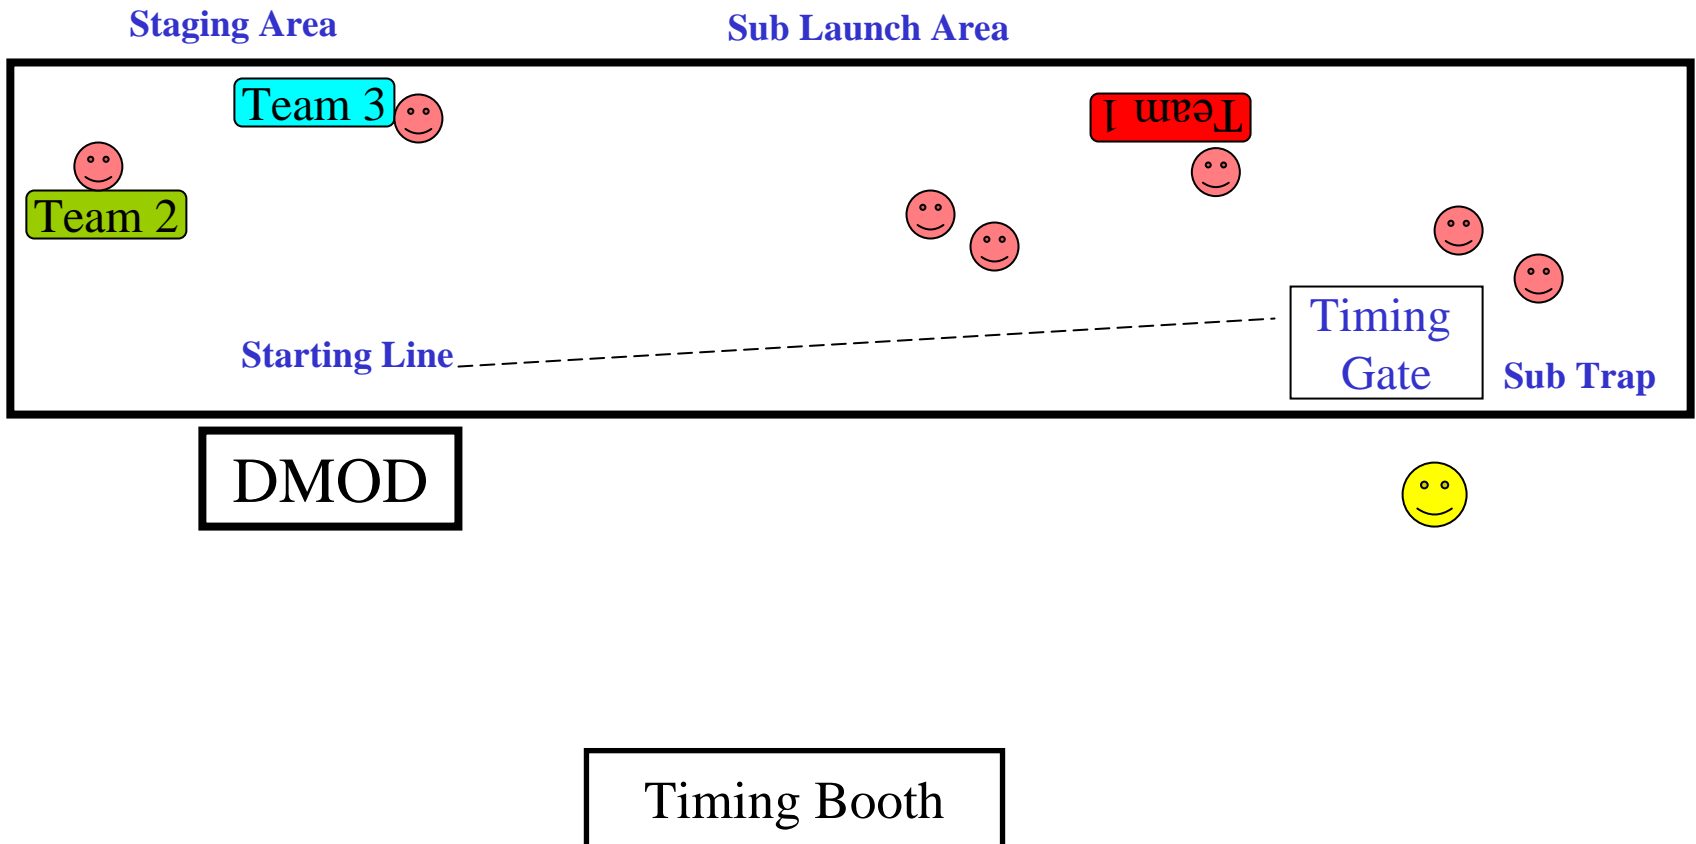

HPS 2004

Typical Race Operations

Subs may be launched only with approval from DMOD.

HPS 2004

HPS 2004

Team 1 Submerges with its Safety Divers.

All other Safety Divers also submerge.

HPS 2004

HPS 2004

HPS 2004

HPS 2004

HPS 2004

HPS 2004

Team 1 finishes the run and decelerates in the Sub Trap area.

Timing Booth

HPS 2004

Trap Safety Divers surface the sub after run.

All Safety Divers surface.

HPS 2004

Team 1 Returns to Sub Launch Area

HPS 2004

Team 2 approaches the Starting Line.

HPS 2004

Team 2 prepares for run...