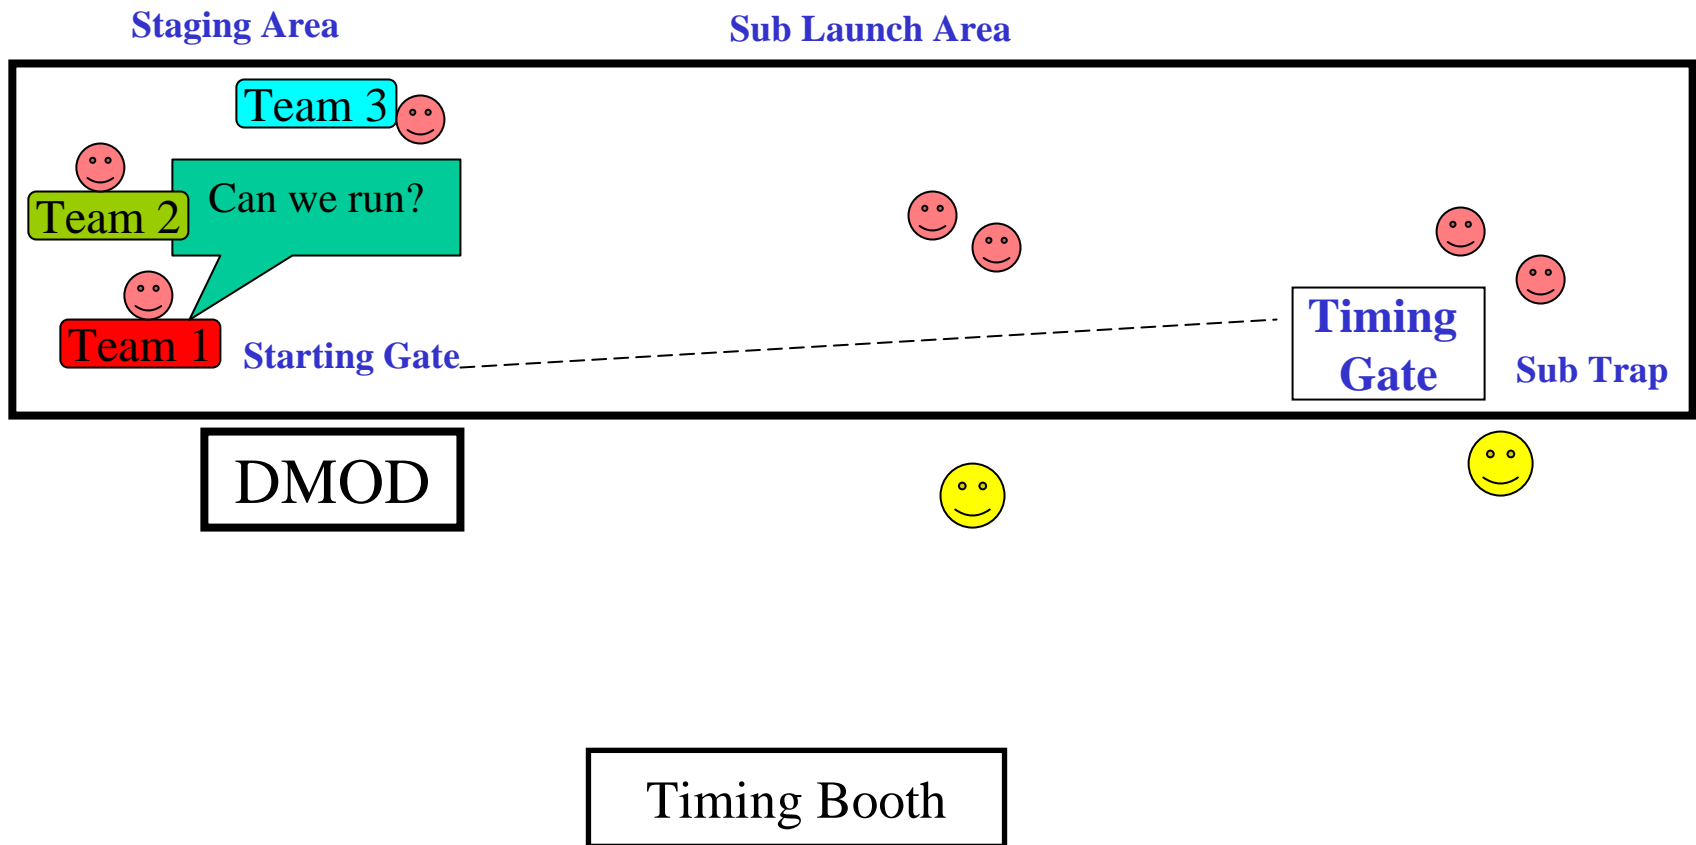

HPS 2004

Typical Race Operations

Subs may be launched only with approval from DMOD.

HPS 2004

HPS 2004

Team 1 Submerges with its Safety Divers.

All other Safety Divers also submerge.

HPS 2004

HPS 2004

HPS 2004

HPS 2004

HPS 2004

HPS 2004

Team 1 finishes the run and decelerates in the Sub Trap area.

Timing Booth

HPS 2004

Trap Safety Divers surface the sub after run.

All Safety Divers surface.

HPS 2004

Team 1 Returns to Sub Launch Area

HPS 2004

Team 2 approaches the Starting Line.

HPS 2004

Team 2 prepares for run...