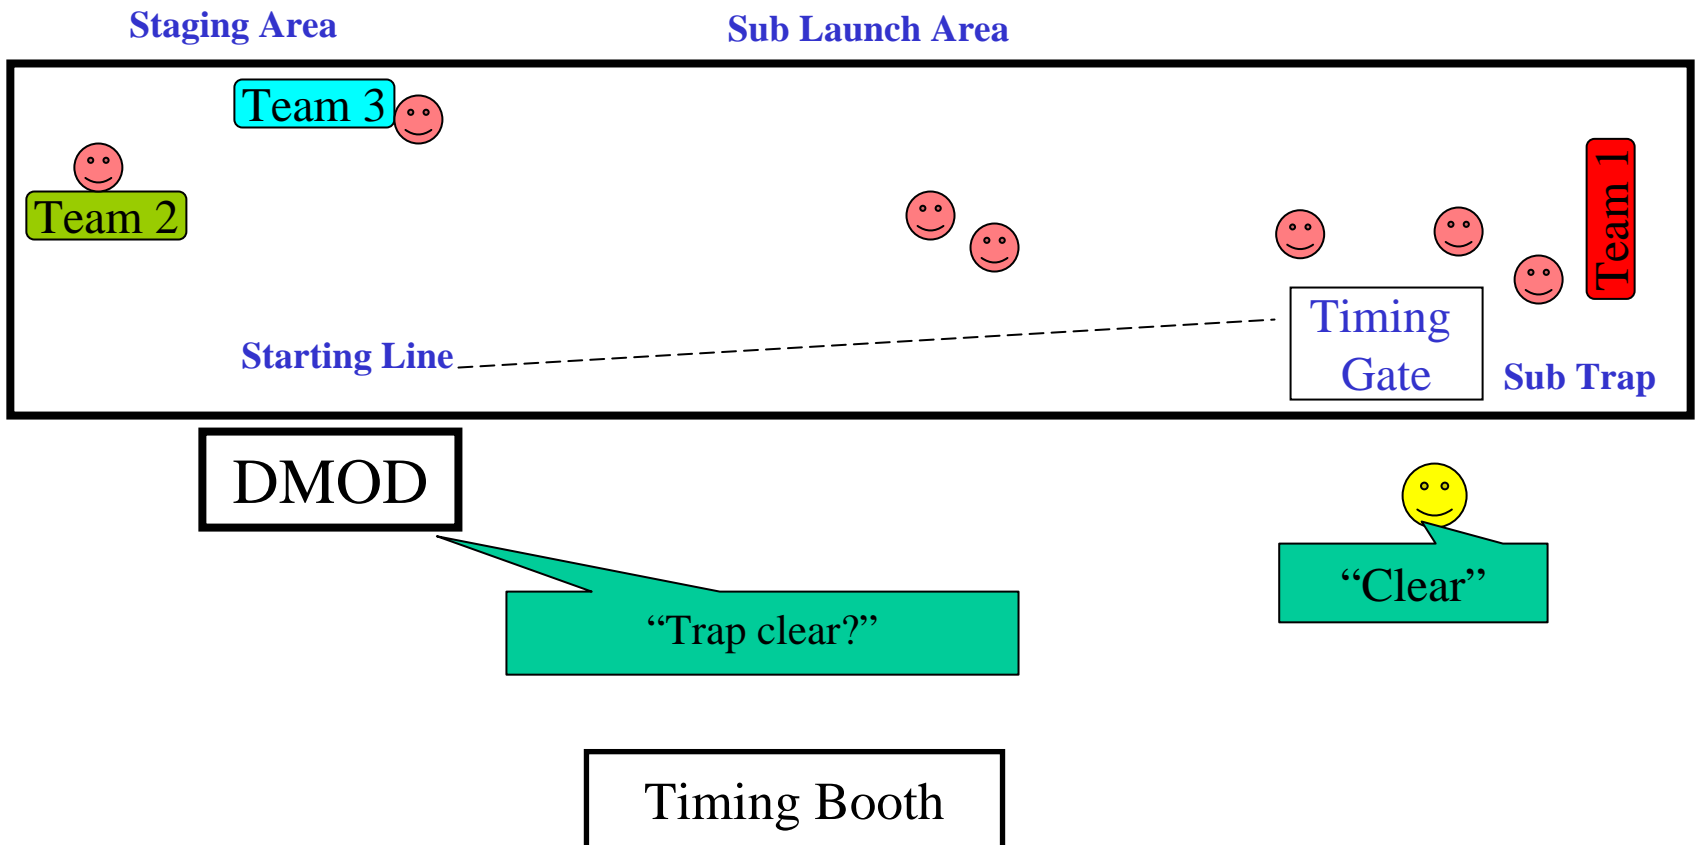

HPS 2004

Typical Race Operations

Subs may be launched only with approval from DMOD.

HPS 2004

HPS 2004

Team 1 Submerges with its Safety Divers.

All other Safety Divers also submerge.

HPS 2004

HPS 2004

HPS 2004

HPS 2004

HPS 2004

HPS 2004

Team 1 finishes the run and decelerates in the Sub Trap area.

Timing Booth

HPS 2004

Trap Safety Divers surface the sub after run.

All Safety Divers surface.

HPS 2004

Team 1 Returns to Sub Launch Area

HPS 2004

Team 2 approaches the Starting Line.

HPS 2004

Team 2 prepares for run...