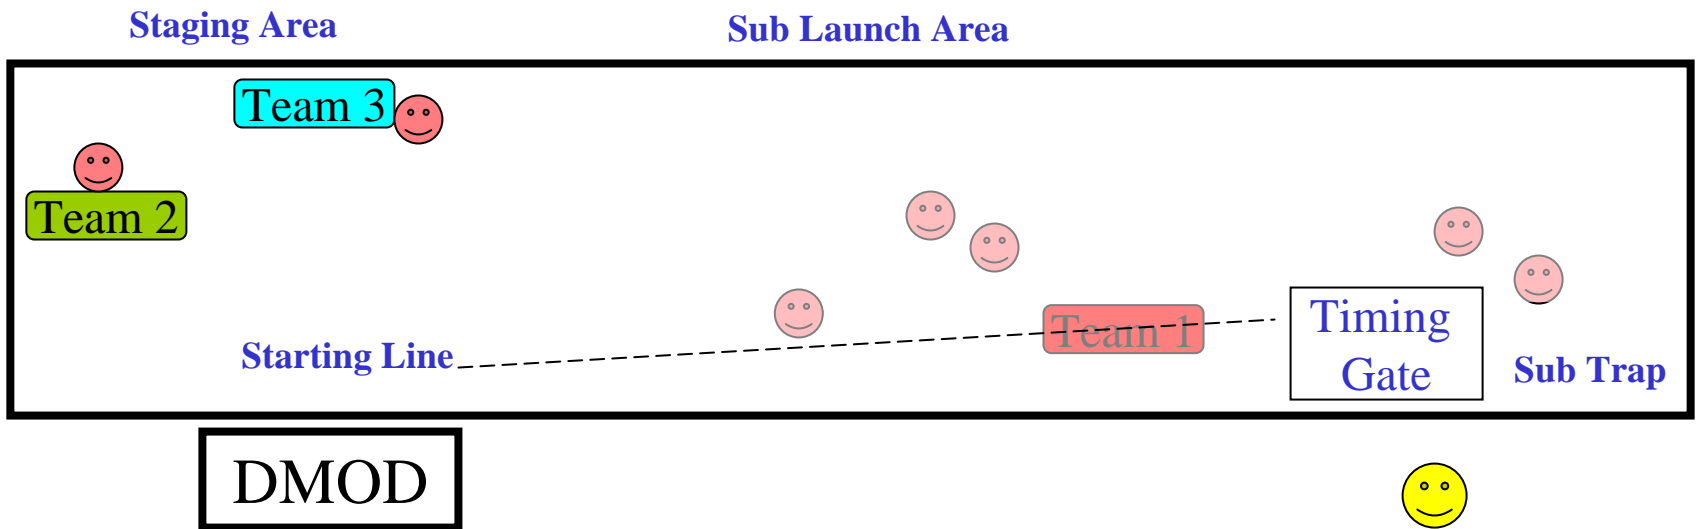

HPS 2004

Typical Race Operations

Subs may be launched only with approval from DMOD.

HPS 2004

HPS 2004

Team 1 Submerges with its Safety Divers.

All other Safety Divers also submerge.

HPS 2004

HPS 2004

HPS 2004

HPS 2004

HPS 2004

HPS 2004

Team 1 finishes the run and decelerates in the Sub Trap area.

Timing Booth

HPS 2004

Trap Safety Divers surface the sub after run.

All Safety Divers surface.

HPS 2004

Team 1 Returns to Sub Launch Area

HPS 2004

Team 2 approaches the Starting Line.

HPS 2004

Team 2 prepares for run...