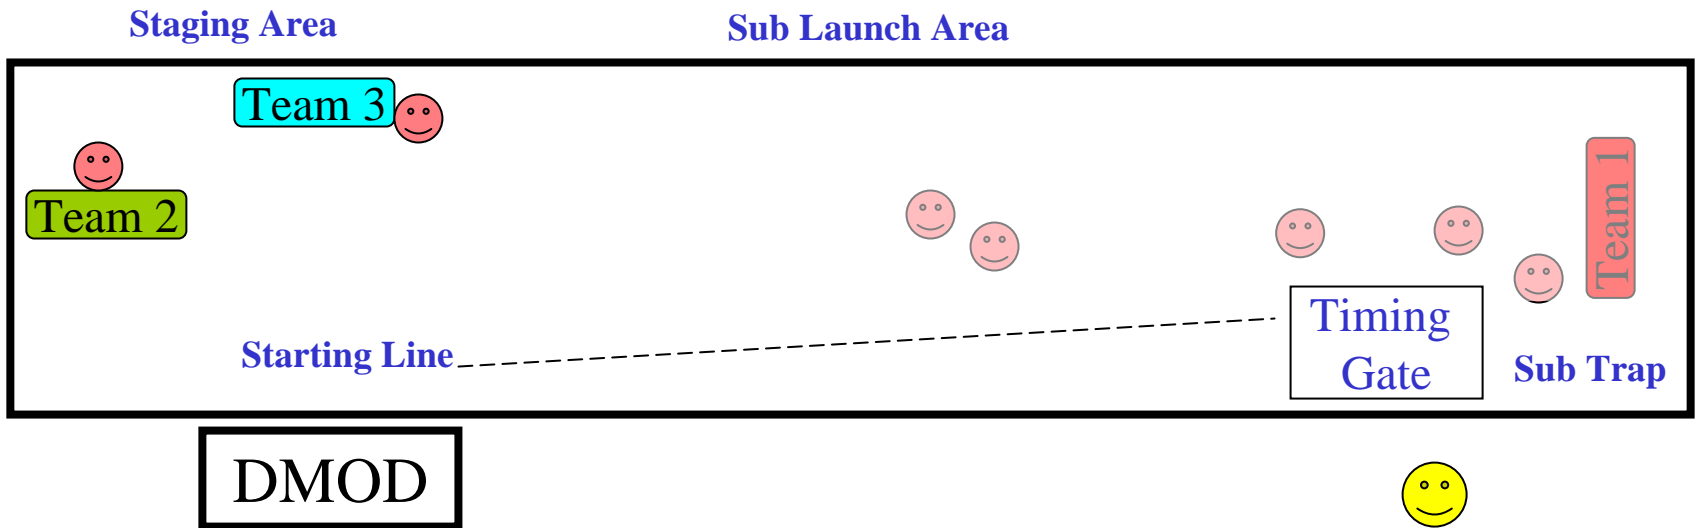

HPS 2004

Typical Race Operations

Subs may be launched only with approval from DMOD.

HPS 2004

HPS 2004

Team 1 Submerges with its Safety Divers.

All other Safety Divers also submerge.

HPS 2004

HPS 2004

HPS 2004

HPS 2004

HPS 2004

HPS 2004

Team 1 finishes the run and decelerates in the Sub Trap area.

Timing Booth

HPS 2004

Trap Safety Divers surface the sub after run.

All Safety Divers surface.

HPS 2004

Team 1 Returns to Sub Launch Area

HPS 2004

Team 2 approaches the Starting Line.

HPS 2004

Team 2 prepares for run...