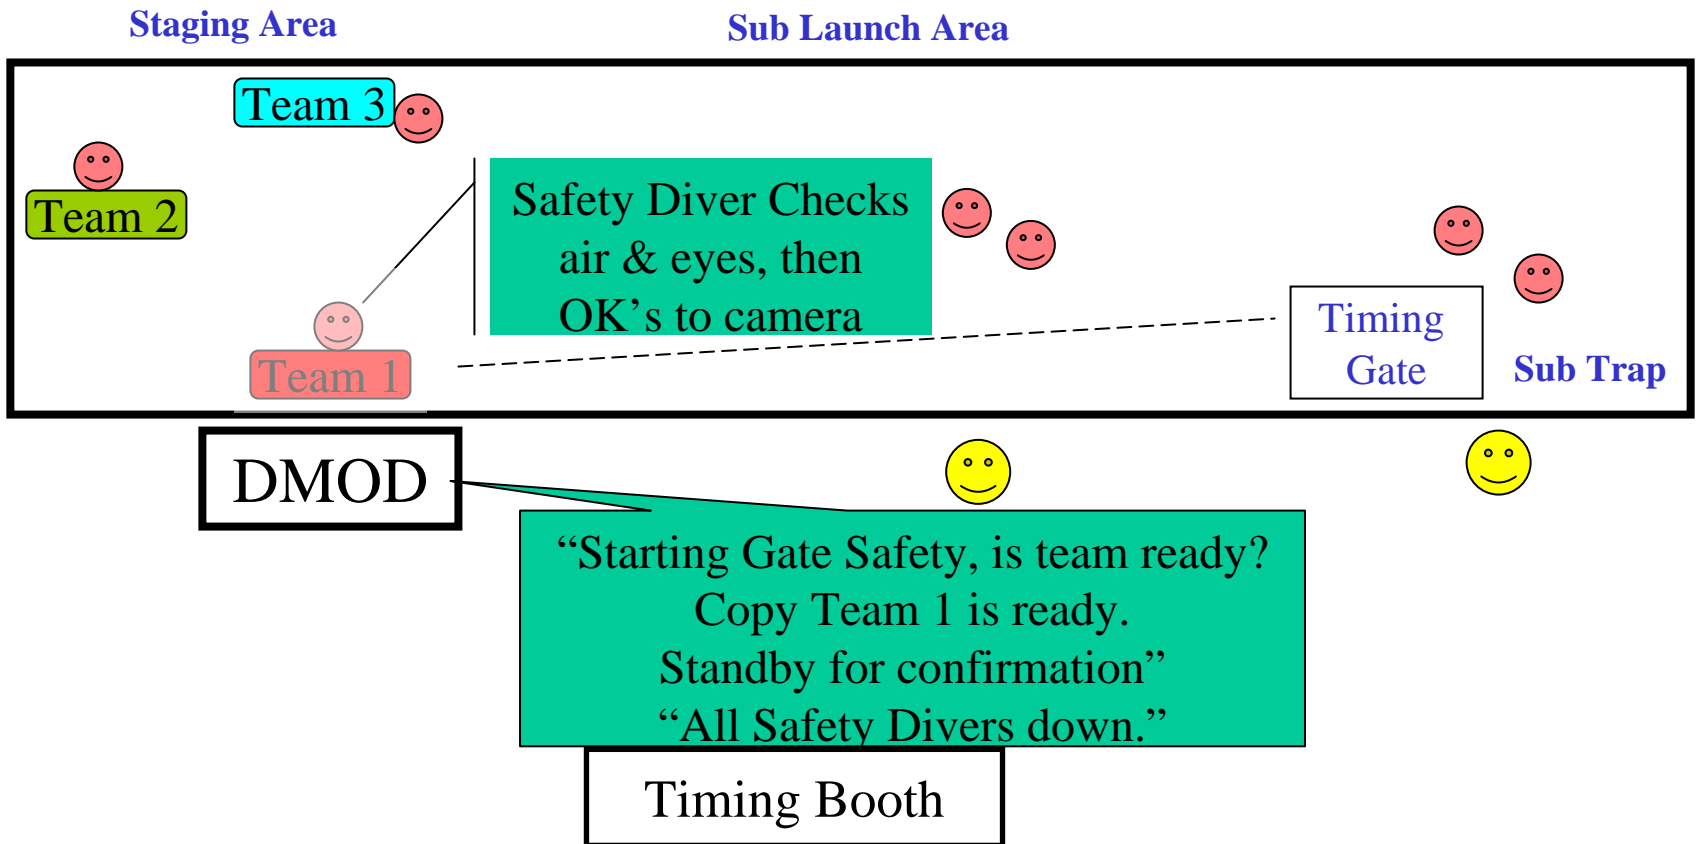

HPS 2004

Typical Race Operations

Subs may be launched only with approval from DMOD.

HPS 2004

HPS 2004

Team 1 Submerges with its Safety Divers.

All other Safety Divers also submerge.

HPS 2004

HPS 2004

HPS 2004

HPS 2004

HPS 2004

HPS 2004

Team 1 finishes the run and decelerates in the Sub Trap area.

Timing Booth

HPS 2004

Trap Safety Divers surface the sub after run.

All Safety Divers surface.

HPS 2004

Team 1 Returns to Sub Launch Area

HPS 2004

Team 2 approaches the Starting Line.

HPS 2004

Team 2 prepares for run...