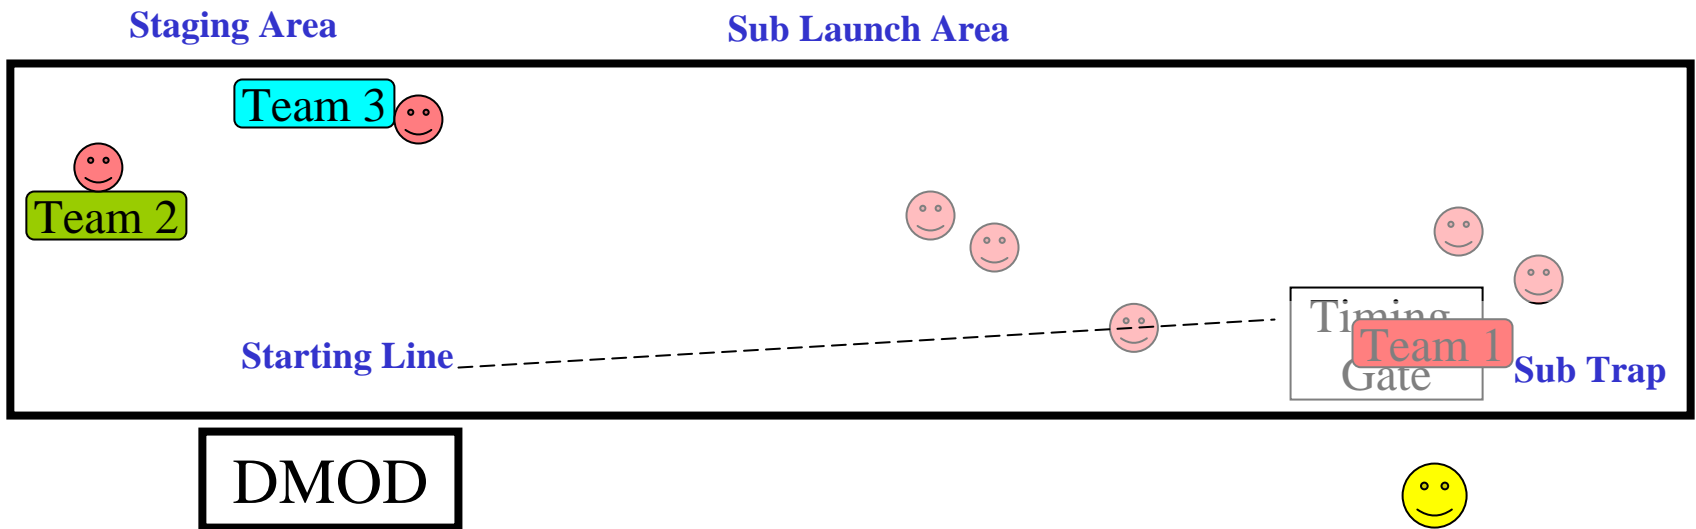

HPS 2004

Typical Race Operations

Subs may be launched only with approval from DMOD.

HPS 2004

HPS 2004

Team 1 Submerges with its Safety Divers.

All other Safety Divers also submerge.

HPS 2004

HPS 2004

HPS 2004

HPS 2004

HPS 2004

HPS 2004

Team 1 finishes the run and decelerates in the Sub Trap area.

Timing Booth

HPS 2004

Trap Safety Divers surface the sub after run.

All Safety Divers surface.

HPS 2004

Team 1 Returns to Sub Launch Area

HPS 2004

Team 2 approaches the Starting Line.

HPS 2004

Team 2 prepares for run...