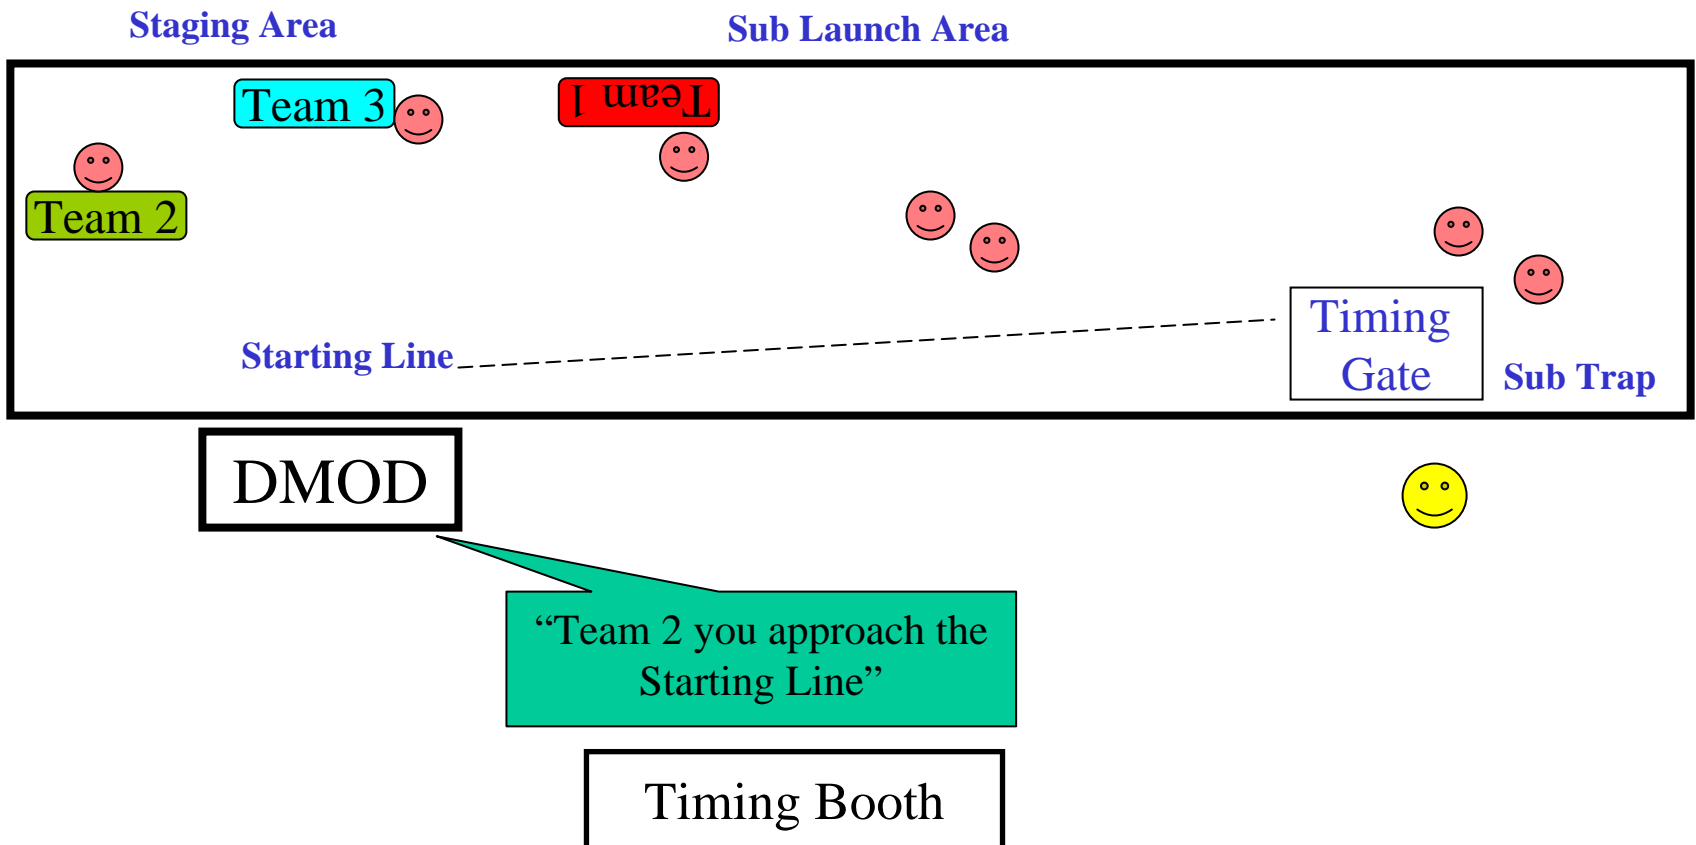

HPS 2004

Typical Race Operations

Subs may be launched only with approval from DMOD.

HPS 2004

HPS 2004

Team 1 Submerges with its Safety Divers.

All other Safety Divers also submerge.

HPS 2004

HPS 2004

HPS 2004

HPS 2004

HPS 2004

HPS 2004

Team 1 finishes the run and decelerates in the Sub Trap area.

Timing Booth

HPS 2004

Trap Safety Divers surface the sub after run.

All Safety Divers surface.

HPS 2004

Team 1 Returns to Sub Launch Area

HPS 2004

Team 2 approaches the Starting Line.

HPS 2004

Team 2 prepares for run...