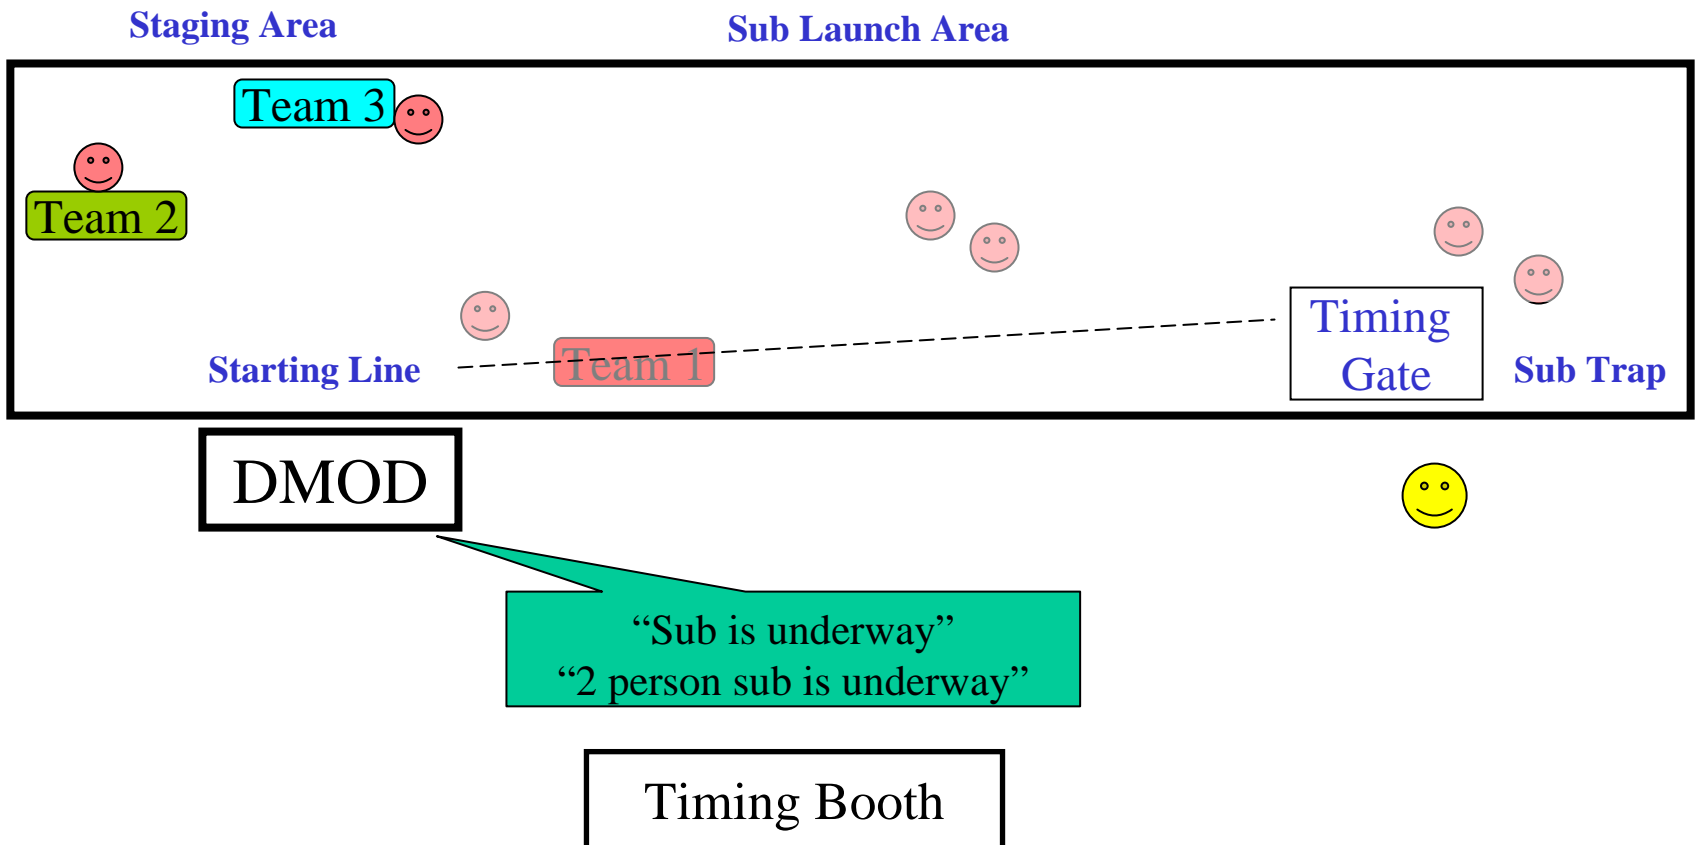

HPS 2004

Typical Race Operations

Subs may be launched only with approval from DMOD.

HPS 2004

HPS 2004

Team 1 Submerges with its Safety Divers.

All other Safety Divers also submerge.

HPS 2004

HPS 2004

HPS 2004

HPS 2004

HPS 2004

HPS 2004

Team 1 finishes the run and decelerates in the Sub Trap area.

Timing Booth

HPS 2004

Trap Safety Divers surface the sub after run.

All Safety Divers surface.

HPS 2004

Team 1 Returns to Sub Launch Area

HPS 2004

Team 2 approaches the Starting Line.

HPS 2004

Team 2 prepares for run...