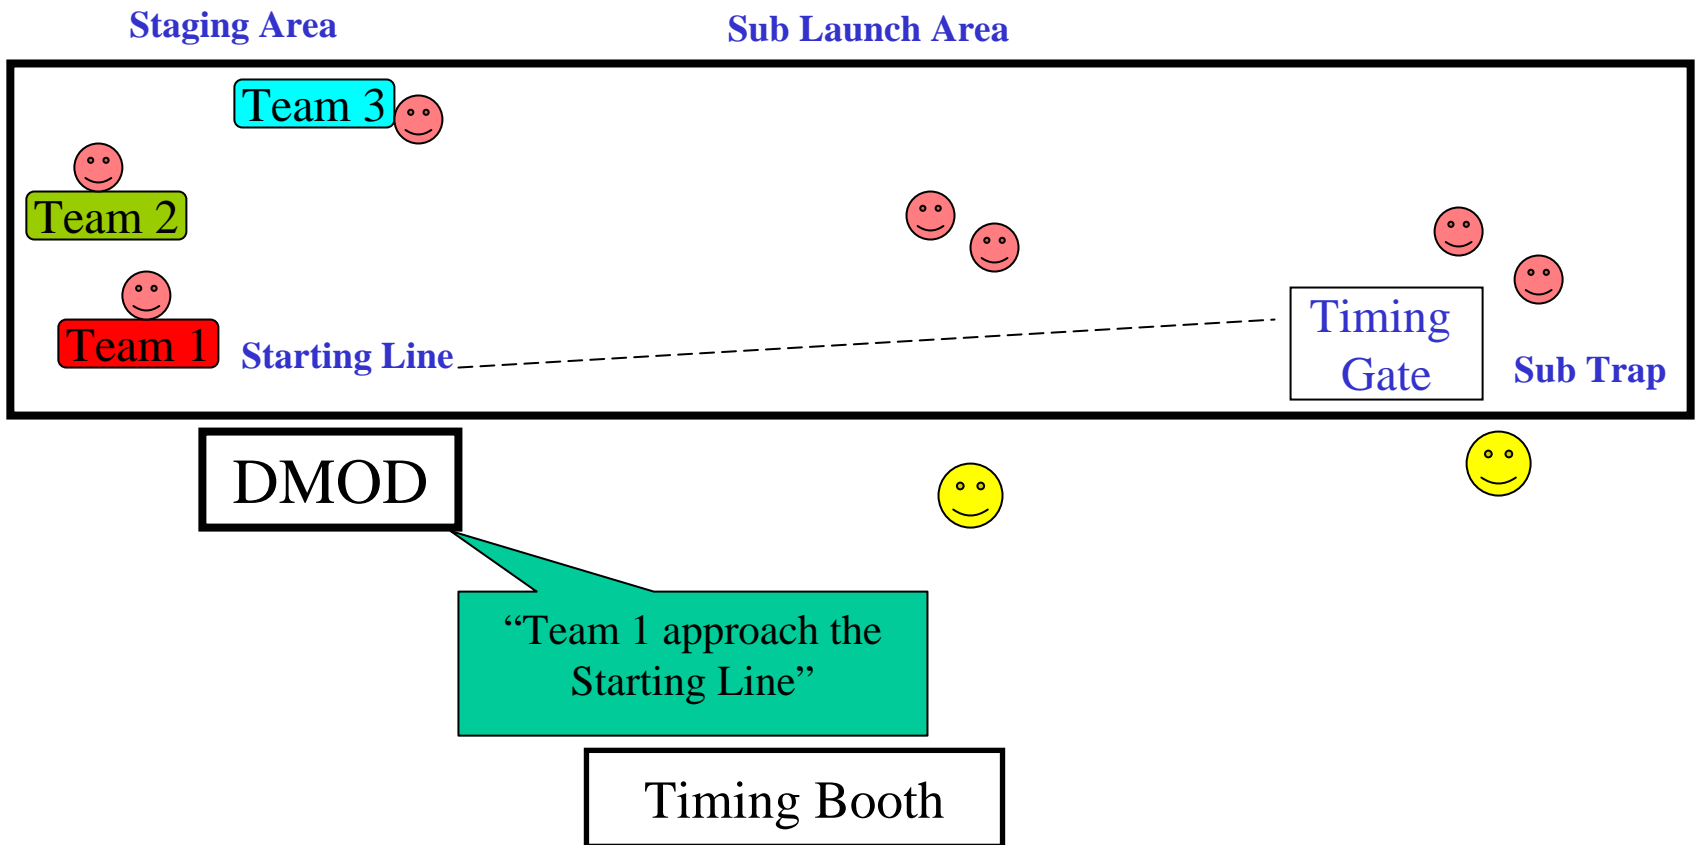

HPS 2004

Typical Race Operations

Subs may be launched only with approval from DMOD.

HPS 2004

HPS 2004

Team 1 Submerges with its Safety Divers.

All other Safety Divers also submerge.

HPS 2004

HPS 2004

HPS 2004

HPS 2004

HPS 2004

HPS 2004

Team 1 finishes the run and decelerates in the Sub Trap area.

Timing Booth

HPS 2004

Trap Safety Divers surface the sub after run.

All Safety Divers surface.

HPS 2004

Team 1 Returns to Sub Launch Area

HPS 2004

Team 2 approaches the Starting Line.

HPS 2004

Team 2 prepares for run...